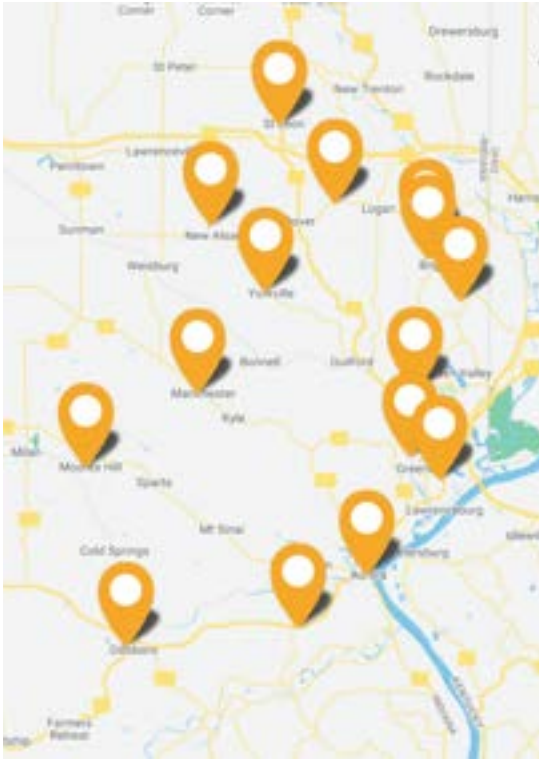

recycle these materials

Recycle these materials 24/7 at 14 drop-off locations in Dearborn County.
Recyclables must be sorted by type for drop off unless otherwise indicated on locations list.

CARDBOARD

all brown boxes and bags

DearbornCountyRecycles.com

10700 Prospect Ln. | Aurora, IN 47001 | **812-926-9963**

Monday-Friday 9am-4pm | **Wednesdays** 9am-6pm

24/7 recycling locations

Recycle 24/7 at 14 drop-off locations in Dearborn County. Recyclables must be sorted by type for drop off unless otherwise indicated on locations list.

AURORA	The Heart House 6815 US 50
AURORA	Behind Lions Club between Main and Judiciary Streets
BRIGHT	Merrilee's Hardware 2045 Business Center Dr
BRIGHT	Bright Elementary School 22593 Stateline Rd
BRIGHT	Bright Meadows Park 2095 Einsele Rd
DILLSBORO	Behind the Fire Dept between Front St. & Western Row
GREENDALE	Behind Greendale Park Rand St.
LAWRENCEBURG	County Fairgrounds US 50
MANCHESTER	Manchester Ballfields intersection of St. Route 48 & County Farm Rd
MOORES HILL	Intersection of Manchester St. & College St.
NEW ALSACE	American Legion Post 452 25329 Legion Rd
N DEARBORN	Lot on Sawdon Ridge Rd 5678 N. Dearborn Rd
ST. LEON	St. Leon Fire Department 28870 St. Joe Dr.
STATE RT 1	Tanner Valley UM Church 19235 St Rt 1
YORKVILLE	Widolff General Store & Tavern 7981 Yorkridge Rd

Rumpke Recycling Containers: no need to sort at locations listed in green. Loose, mixed recyclables will be taken to the Rumpke Materials Recovery Facility in Cincinnati for sorting and recycling.

The Dearborn County Recycling Drive-Thru: General recyclables are also accepted in the Drive-Thru FREE of charge. Stay in your car and let our attendant take care of your recyclables. The Drive-Thru is located at 10700 Prospect Ln, Aurora, IN 47001. **Drive-Thru hours are Monday-Friday 9am-4pm and Wednesdays 9am-6pm**