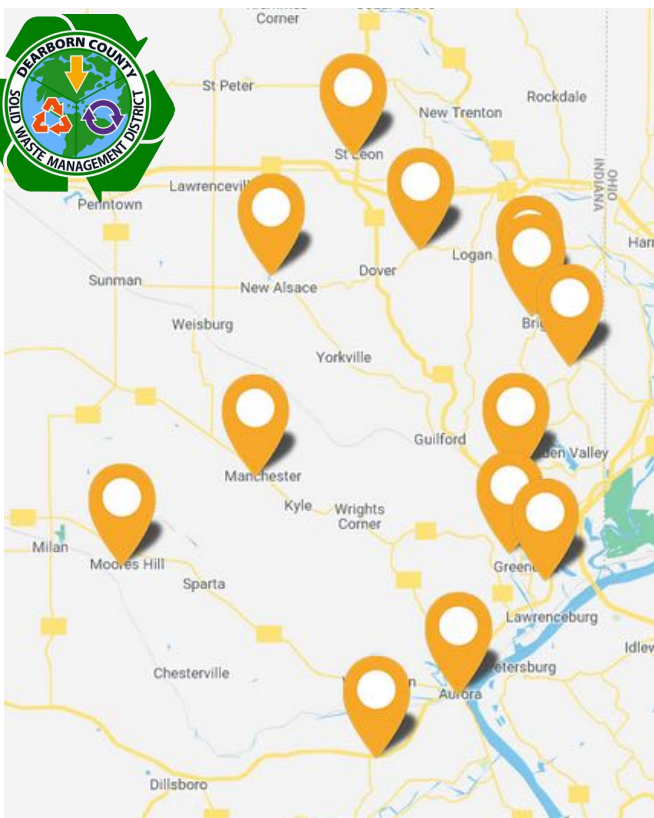

glass bottles
and jars

DearbornCountyRecycles.com

If you are still not sure if something can be put in the trailer, we are happy to answer questions.
Call us at **812-926-9963**

10700 Prospect Ln. | Aurora, IN 47001

24/7 RECYCLING

Drop-off locations in Dearborn County

Recycle 24/7 at 14 drop-off locations in Dearborn County. Recyclables must be sorted by type for drop off unless otherwise indicated on locations list.

AURORA	The Heart House 6815 US 50 Behind Lions Club Between Main & Judiciary Sts.
BRIGHT	Merrilee's Hardware 2045 Business Center Dr. Bright Elementary School 22593 Stateline Rd. Bright Meadows Park 2095 Einsel Rd.
DILLSBORO	Behind Fire Dept. Between Front St & Western Row
GREENDALE	Behind Greendale Park Rand St.
LAWRENCEBURG	County Fairgrounds US 50
MANCHESTER	Manchester Ballfields Intersection of St R 48 & County Farm Rd.
MOORES HILL	Intersection of Manchester St. & College St.
NEW ALSACE	American Legion Post 452 25329 Legion Rd.
N. DEARBORN	Lot on Sawdon Ridge Rd 5678 N. Dearborn Rd.
ST. LEON	St. Leon Fire Department 28870 St. Joe Dr.
STATE RT. 1	Tanner Valley U.M. Church 19235 St R 1

Rumpke Recycling Containers: no need to sort at locations listed in green. Loose, mixed recyclables will be taken to the Rumpke Material Recovery Facility in Cincinnati for sorting and recycling.

Interactive map and more details online.